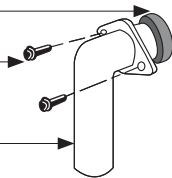

Fiber Gasket

Backup Flange

Screws (x3)

Mounting Ring

Snap Ring

Cushion Mount

Lower Mounting Ring

Drain Elbow Kit - 1026

Rubber Gasket

Screws

Drain Elbow

Replacement Power Cord Kit

1024

Garbage Disposals

MODEL

GXP50c

Other Available Accessories

Air Switch Remote Controller

- Installs into existing sink hole to operate disposer with plunger air switch.
- Perfect application for island countertops or where electrical switch is unavailable.
- No wiring connections or code restrictions.